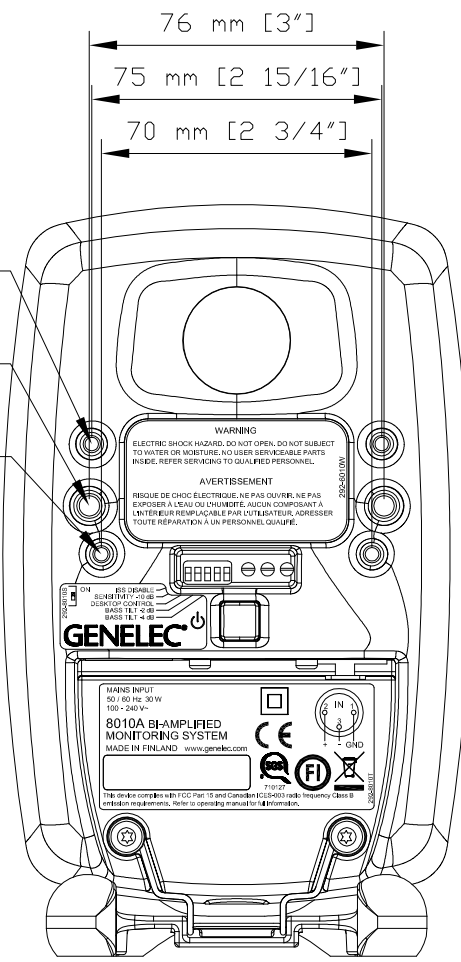

- M4 depth 8.5 (2 pcs)
- M6 depth 8.5 (2 pcs)
- M4 depth 8.5 (2 pcs)

Acoustic axis 120 mm [4 3/4"]

8010A views
13.12.13 JN