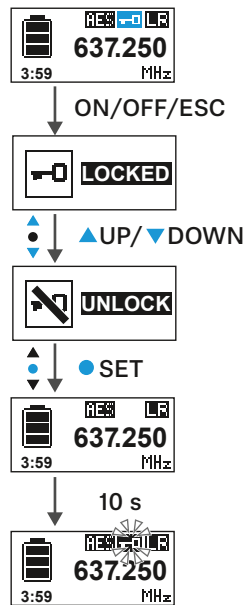

Auto lock

Digital 6000 System Instruction Manual

Sennheiser Documentation App

or online at
www.sennheiser.com/download
Digital 6000_