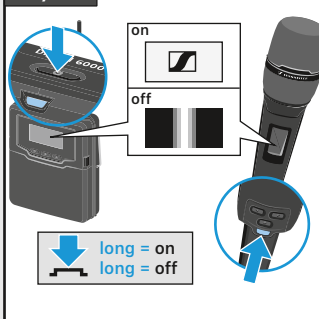

On/Off

Sennheiser electronic GmbH & Co. KG

SENNHEISER

Am Labor 1, 30900 Wedemark, Germany, www.sennheiser.com
Printed in Germany, Publ. 10/17, 571336/A03