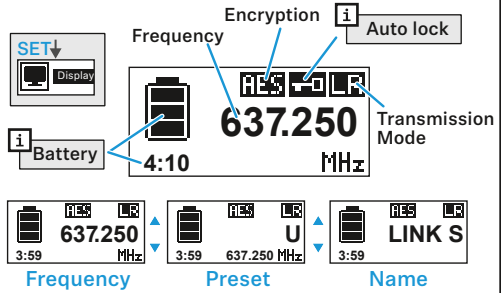

SENNHEISER

Am Labor 1, 30900 Wedemark, Germany, www.sennheiser.com
Printed in Germany, Publ. 10/17, 571336/A03

Operating elements

Home screens

Menu

- Tune
- Preset
- Name
- Gain
- Low Cut
- Display
- Lock
- Test tone
- LED Mode
- MIC/LINE (SK only)
- Reset
- Information