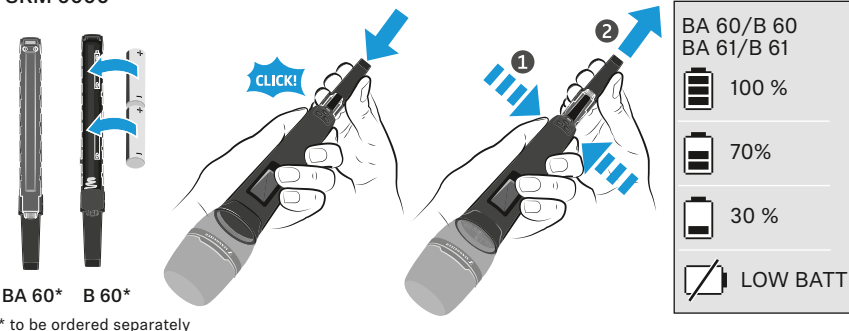

SKM 6000

* to be ordered separately