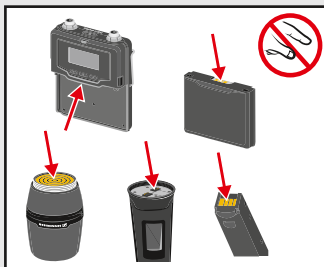

Change frequency