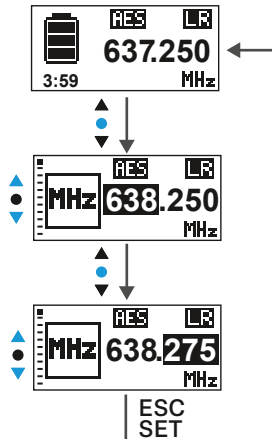

Change frequency