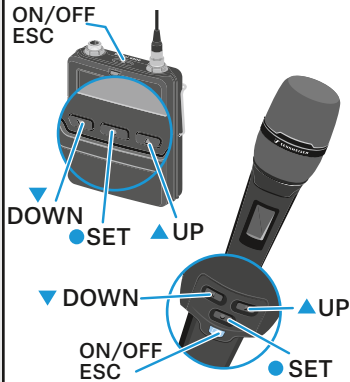

SENNHEISER

Am Labor 1, 30900 Wedemark, Germany, www.sennheiser.com
Printed in Germany, Publ. 10/17, 571336/A03

Operating elements

Home screens

Menu

- Tune
- Preset
- Name
- Gain
- Low Cut
- Display
- Lock
- Test tone
- LED Mode
- MIC/LINE (SK only)
- Reset
- Information