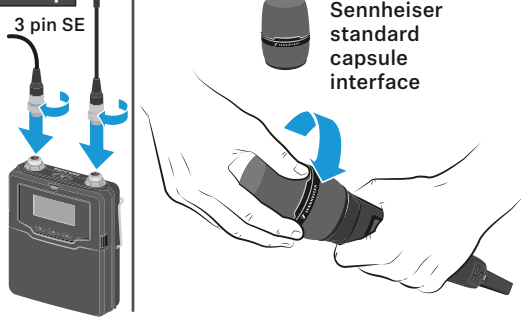

Digital 6000

SK 6000 | SKM 6000

Quick Guide | Kurzanleitung | Guide rapide | Guida rapida | Guía de inicio rápido | Guia rápido | Beknopte handleiding | Krótka instrukcja obsługi | Snabbguide | Kort vejledning | Πίκαοήγε | Γρήγορος οδηγός | Kisa Kilavuz | Краткая инструкция | 快速指南 | 快速使用指南 | クイックガイド | 요약 설명서

Battery

SK 6000

* to be ordered separately

SKM 6000

* to be ordered separately

Setup

On/Off

Sennheiser electronic GmbH & Co. KG

SENNHEISER

Am Labor 1, 30900 Wedemark, Germany, www.sennheiser.com
Printed in Germany, Publ. 10/17, 571336/A03